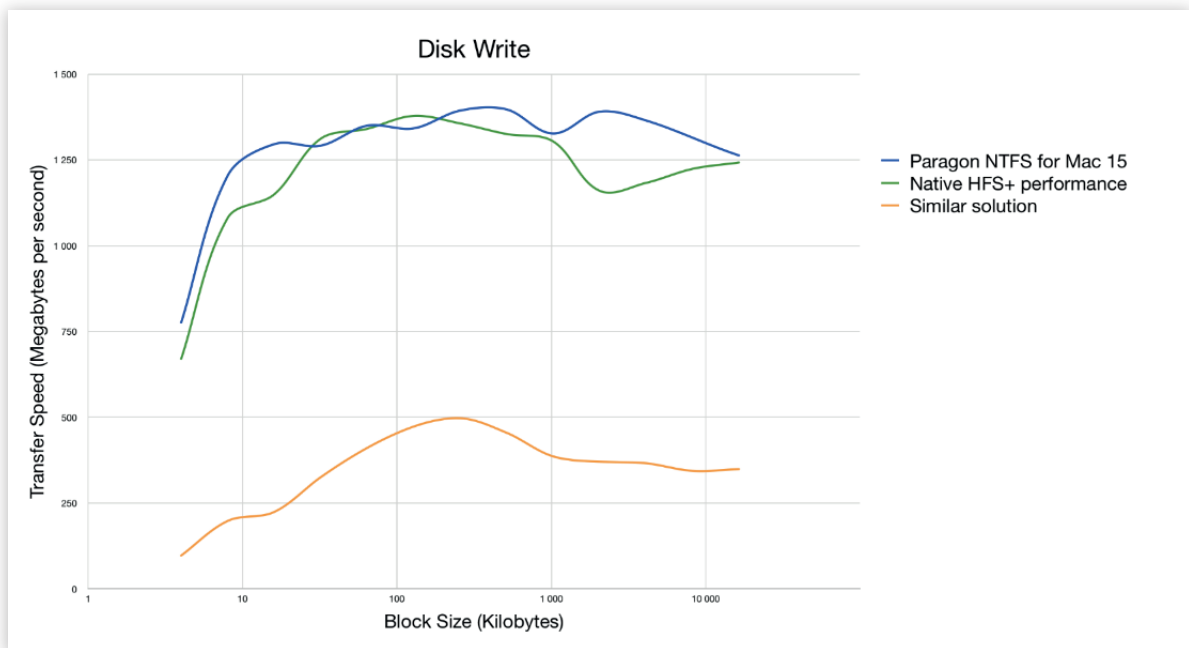

NTFS for Mac 15 with internal SSD drive (on MacBook Pro 2016)

NTFS for Mac performance on external USB 3.0 Seagate Expansion Drive (3,5", HDD, 2TB)

NTFS for Mac performance on external USB 3.0 RAID box (with two OCZ 150 SSDs)