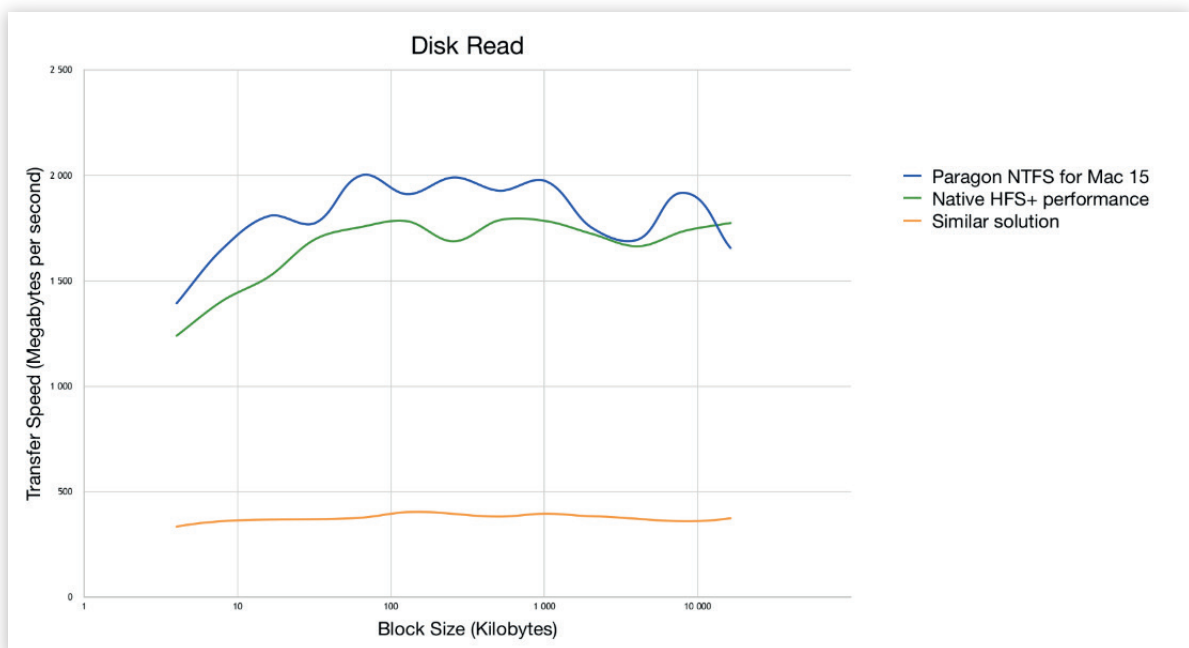

NTFS for Mac 15 with internal SSD drive (on MacBook Pro 2016)

NTFS for Mac performance on external USB 3.0 Seagate Expansion Drive (3,5", HDD, 2TB)

NTFS for Mac performance on external USB 3.0 RAID box (with two OCZ 150 SSDs)