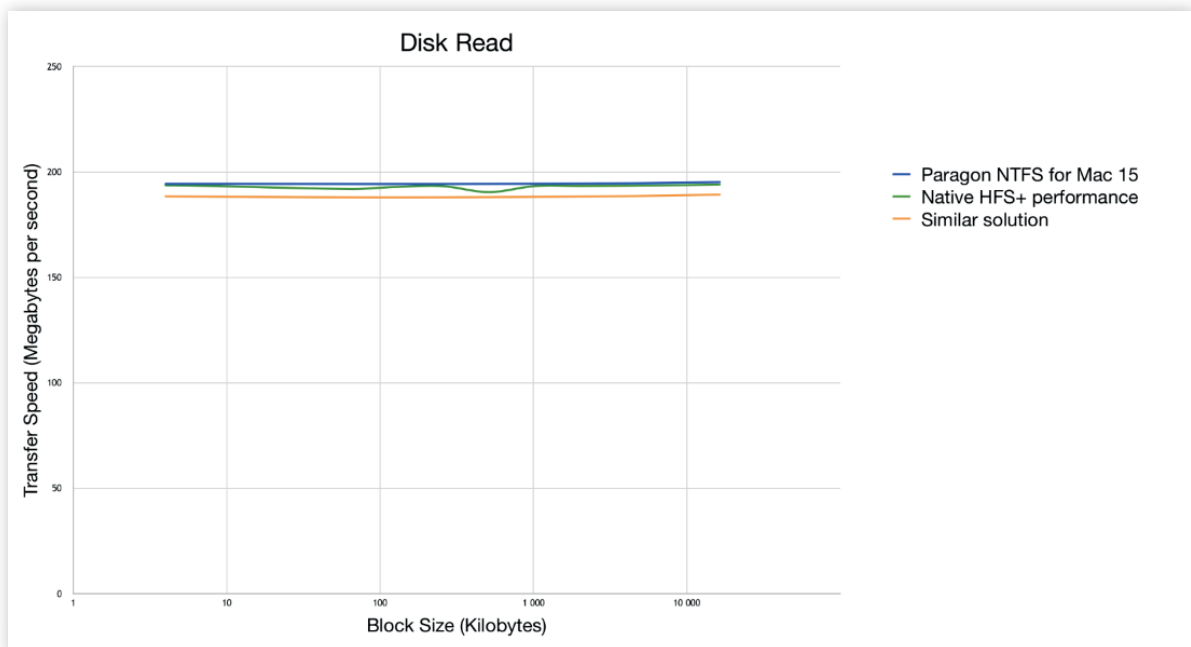

NTFS for Mac 15 with internal SSD drive (on MacBook Pro 2016)

NTFS for Mac performance on external USB 3.0 Seagate Expansion Drive (3,5", HDD, 2TB)

NTFS for Mac performance on external USB 3.0 RAID box (with two OCZ 150 SSDs)