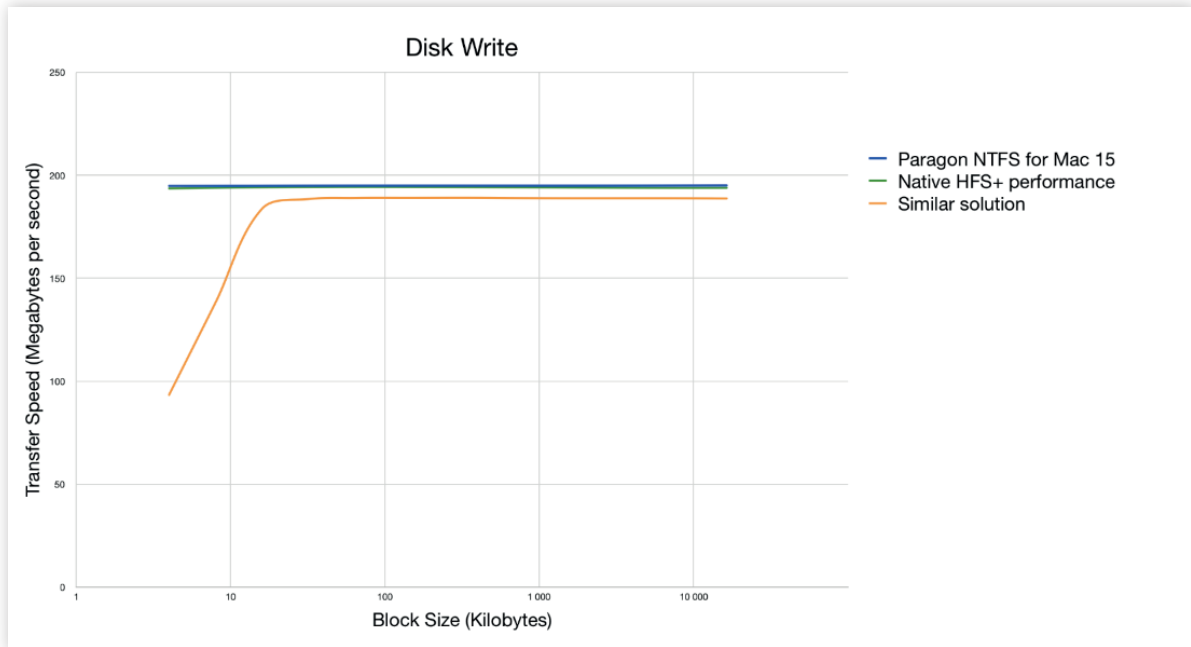

NTFS for Mac 15 with internal SSD drive (on MacBook Pro 2016)

NTFS for Mac performance on external USB 3.0 Seagate Expansion Drive (3,5", HDD, 2TB)

NTFS for Mac performance on external USB 3.0 RAID box (with two OCZ 150 SSDs)